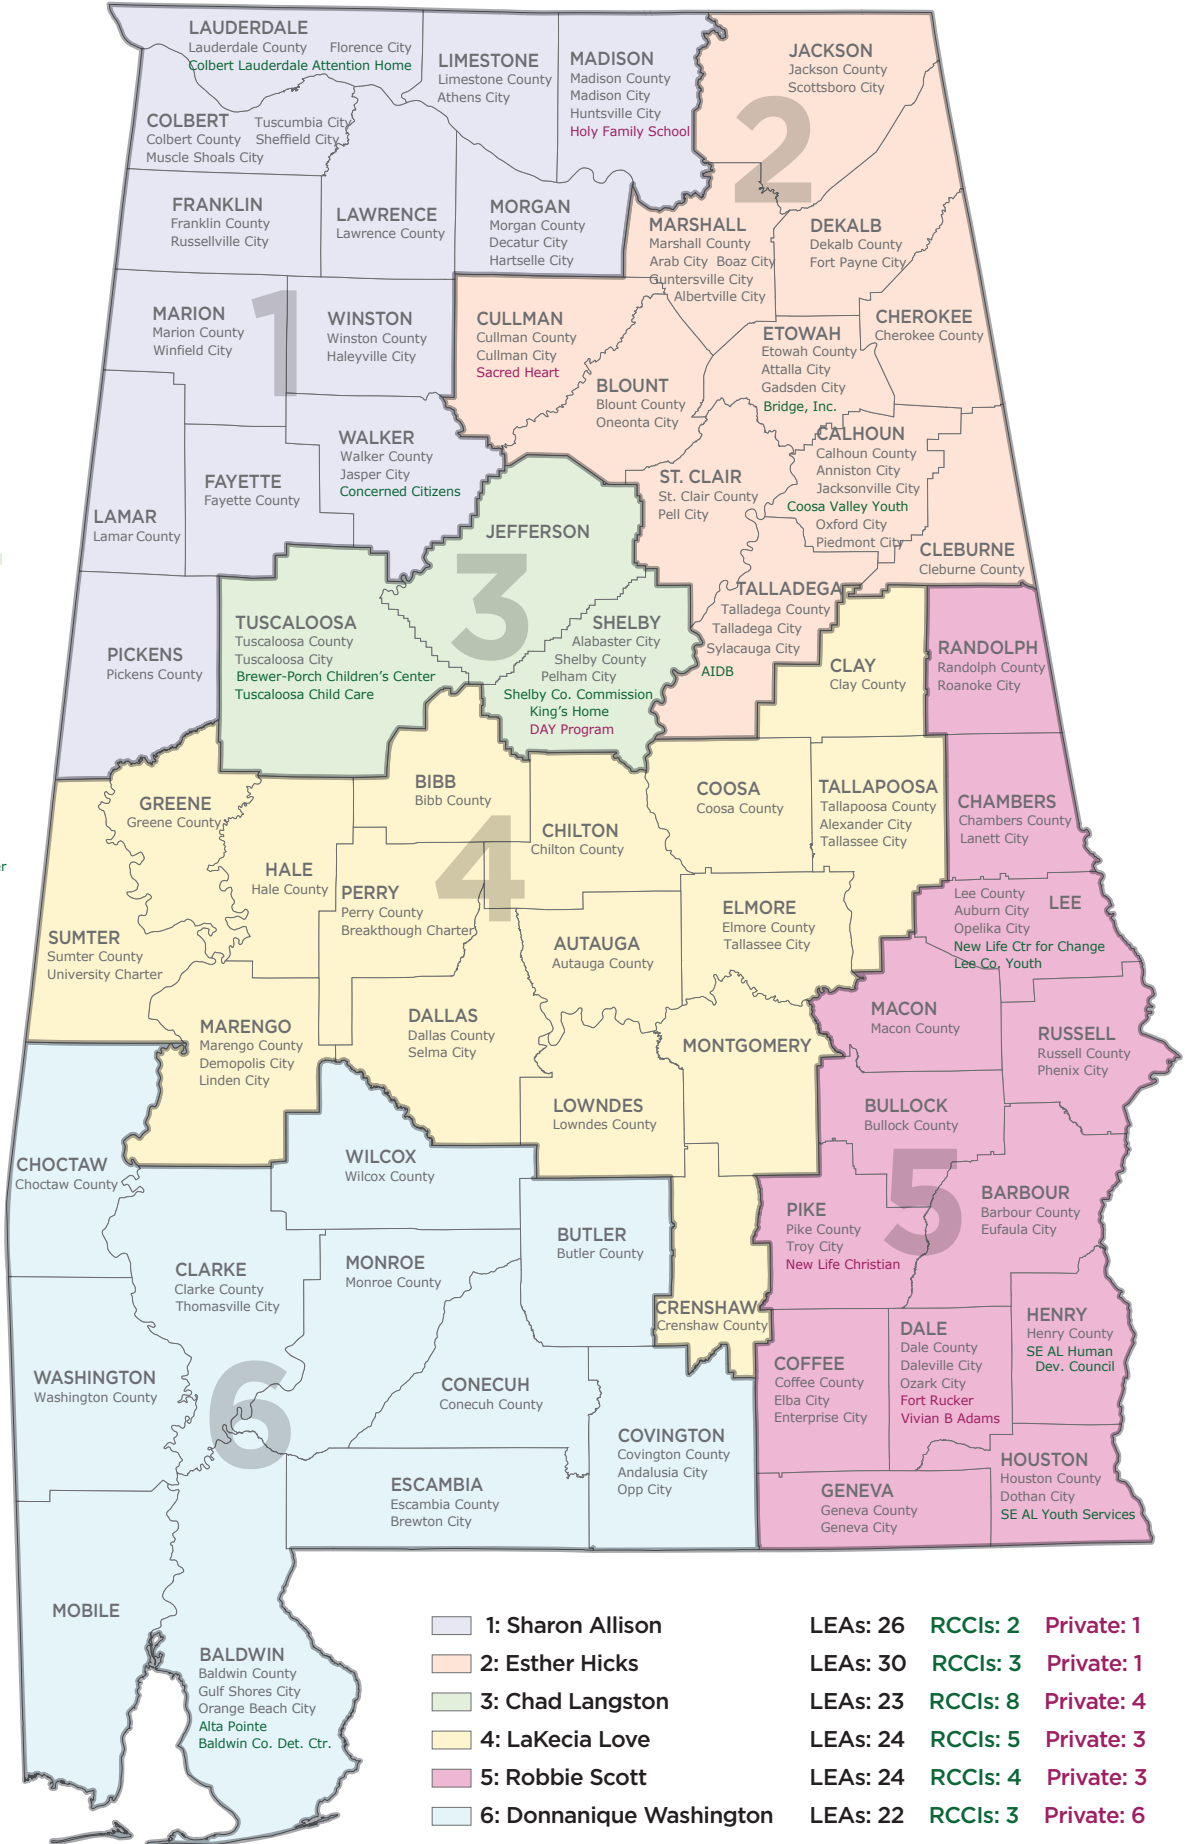

CNP School Programs Areas

Local Education Agency (LEA) · Residential Child Care Institutions (RCCI) · Private Schools

- JEFFERSON**
 - Jefferson County
 - Birmingham
 - Leeds
 - Bessemer
 - Legacy Prep
 - Mountain Brook
 - Vestavia Hills
 - Hoover
 - Homewood
 - Midfield
 - I3 Acad.
 - Magic City Acceptance
 - Trussville
 - Fairfield
 - Tarrant
 - Jefferson Youth Detention Center
 - Grace House Ministries
 - Glenwood
 - Childrens Village
 - Holy Family Cristo Rey
 - Ephesus Academy
 - Cornerstone

- MONTGOMERY**
 - Montgomery County
 - Pike Road City
 - LEAD Academy
 - Life Academy
 - AL Sheriff's Youth Ranch
 - Brantwood Children's Home
 - Father Purcell Memorial
 - Montgomery Co. Comm.
 - Safety Net
 - Maxwell AFB
 - Resurrection Catholic
 - Valiant Cross

- MOBILE**
 - Mobile County
 - Saraland City
 - Satsuma City
 - Chickasaw City
 - ACCEL Academy
 - Mobile Co. Youth
 - Little Flower
 - Most Pure Heart of Mary
 - Prichard Prep
 - St. James Catholic
 - St. Mary's School
 - Trinity Lutheran